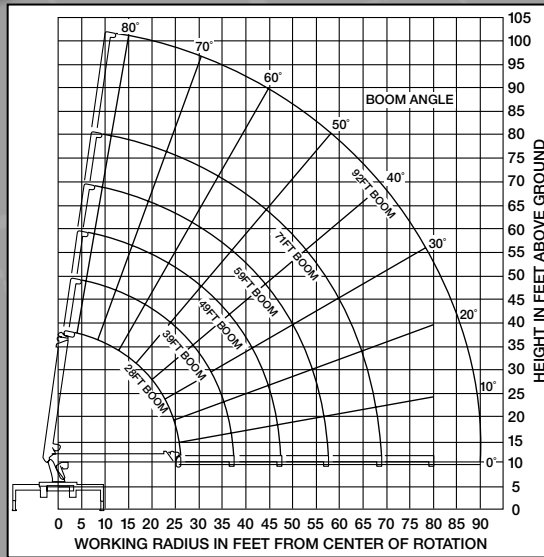

REVOLUTION XL

Designed for Crane Operators,
by Crane Operators

30,000 LBS
LIFTING CAPACITY

102'
TIP HEIGHT

Lightweight Low-Profile Boom
Mounted on a **Single Axle** Truck

SPECIFICATIONS

Capacity	30,000lbs @ 4ft
Boom Length	92ft
Retracted Length	28ft (Low profile stowed position)
Tip Height	102ft
Outriggers	4 (Out & Down, Self-Leveling)
Outrigger Controls	Operator's Cab & Ground Level
True 2-Speed Winch	12,000lb Single-Line pull
Winch Controls	In-Cab Anti-2 Block Winch Control
Overload System	LMI Overload Operator Display
Hydraulic Controls	Joystick or Paddle - Pulse with Modulation
Swing Design	360° Continuous Rotation
Warranty	12 Months - Parts/Labor

OPTIONS

- ▶ Wireless 4-Function Remote Control
- ▶ Work Baskets

LOAD CHARTS

LOAD RATINGS WITH ALL OUTRIGGERS FULLY EXTENDED															
WORKING RADIUS	28FT BOOM		39FT BOOM		49FT BOOM		59FT BOOM		71FT BOOM		92FT BOOM				
FT	LOADED BOOM ANGLE	LBS	LOADED BOOM ANGLE	LBS	LOADED BOOM ANGLE	LBS	LOADED BOOM ANGLE	LBS	LOADED BOOM ANGLE	LBS	LOADED BOOM ANGLE	LBS			
4	81°	30000													
5	78°	23500													
8	72°	16300	77°	13800	80°	13800									
10	67°	13700	75°	13000	78°	12600	81°	12300							
12	63°	11700	71°	11100	76°	10700	79°	10500	81°	9100					
15	55°	9700	66°	9150	71°	8750	75°	8500	78°	7400					
20	42°	7150	59°	6950	66°	6700	71°	6400	74°	5800	79°	5000			
25			49°	5300	59°	5200	65°	5100	70°	4500	76°	4000			
30			38°	4100	52°	4100	60°	4100	65°	3750	73°	3200			
35			23°	3200	44°	3200	54°	3200	61°	3150	69°	2650			
40					34°	2600	47°	2600	56°	2600	66°	2200			
45					20°	2100	40°	2100	50°	2100	62°	1800			
50							31°	1700	45°	1700	58°	1500			
55							19°	1350	38°	1350	55°	1250			
60									31°	1100	51°	1050			
65										21°	900	46°	900		
70												41°	750		
75													37°	650	
80														31°	550